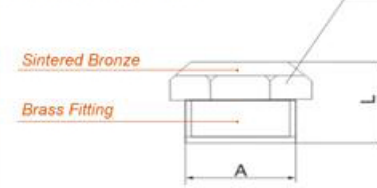

## Overall Dimension

Model	L	S
1/8" BSP	20.5	12
1/4" BSP	26.5	15
3/8" BSP	33.9	19
1/2" BSP	40.5	23
3/4" BSP	51.5	30
1" BSP	66.0	36
M5	17.0	07

## Overall Dimension

Model	L	D
1/8" BSP	21.0	12
1/4" BSP	25.0	15
3/8" BSP	36.0	19
1/2" BSP	43.0	23
3/4" BSP	53.0	29
1" BSP	63.0	36
M5	13.0	06

## Overall Dimension

Model	L	S
1/8" BSP	9.5	13
1/4" BSP	11.0	16
3/8" BSP	12.5	19
1/2" BSP	13.5	24
3/4" BSP	17.0	30
1" BSP	20.5	36
M5	7.5	08