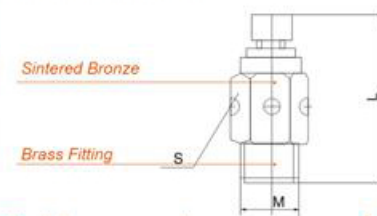

Overall Dimension

Model	L	S
1/8" BSP	35.0	12
1/4" BSP	38.0	15
3/8" BSP	38.0	17
1/2" BSP	42.0	21
3/4" BSP	47.0	27
1" BSP	58.0	34