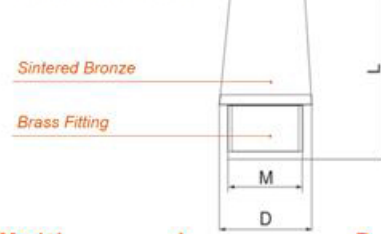

## Overall Dimension

Model	L	S
1/8" BSP	20.5	12
1/4" BSP	26.5	15
3/8" BSP	33.9	19
1/2" BSP	40.5	23
3/4" BSP	51.5	30
1" BSP	66.0	36
M5	17.0	07

## Overall Dimension

Model	L	D
1/8" BSP	21.0	12
1/4" BSP	25.0	15
3/8" BSP	36.0	19
1/2" BSP	43.0	23
3/4" BSP	53.0	29
1" BSP	63.0	36
M5	13.0	06