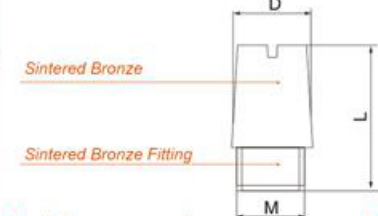

Overall Dimension

Model	L	D
1/8" BSP	22.0	11
1/4" BSP	25.0	13
3/8" BSP	36.5	19
1/2" BSP	43.5	23
3/4" BSP	52.0	27
1" BSP	56.0	34